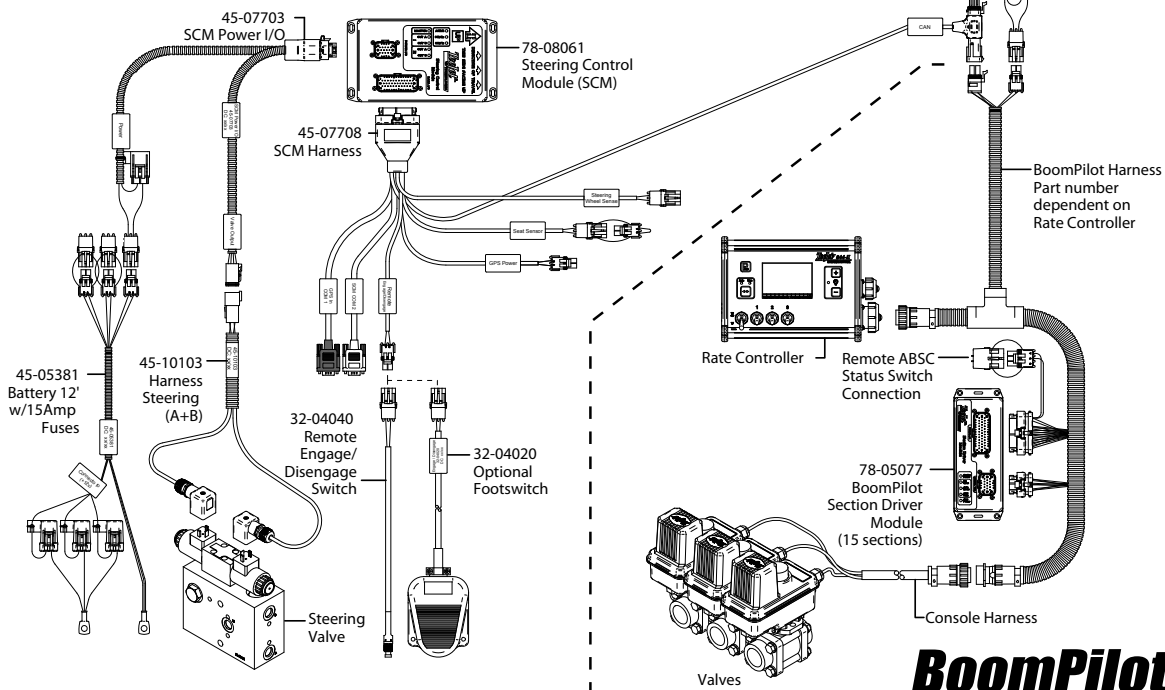

RXA-30 GPS ANTENNA

- Compatible with L1 GPS and WAAS/EGNOS signals.
- Proven high-gain GPS antenna with quadrifilar helix antenna element provides superior noise rejection and superior reception of lower elevation satellites when compared to traditional patch antennas
- IP67 rating for maximum environmental protection
- Convenient magnetic mounting solution
- RoHS compliant
- Approximately 7.5" H x 3.5" W x 3.5" D
- Kits with 20' or 30' cable length

How to Order

Part Number	Description
KITS	
90-02720	Kit, RXA-30 Antenna w/20' Cable
90-02721	Kit, RXA-30 Antenna w/30' Cable
COMPONENTS	
78-50187	Antenna, RXA-30
45-05786	Cable, RXA-30 Antenna, 20'
45-05787	Cable, RXA-30 Antenna, 30'
65-05226	Kit, Bracket, RXA-30 Antenna

MATRIX™ BoomPilot® FieldPilot®

MATRIX

RealView™ Camera

BoomPilot

TeeJet Technologies
1801 Business Park Drive
Springfield, Illinois 62703 USA
Tel: (217) 747-0235 • Fax: (217) 753-8426
www.teejet.com