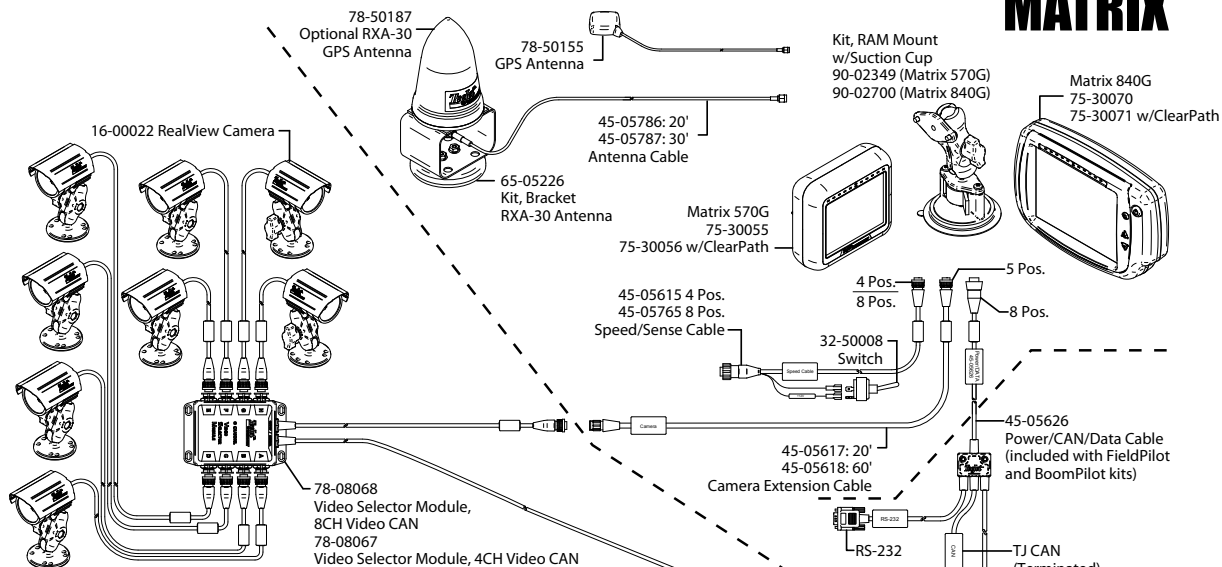

MATRIX™ BoomPilot® FieldPilot®

MATRIX

RealView™ Camera